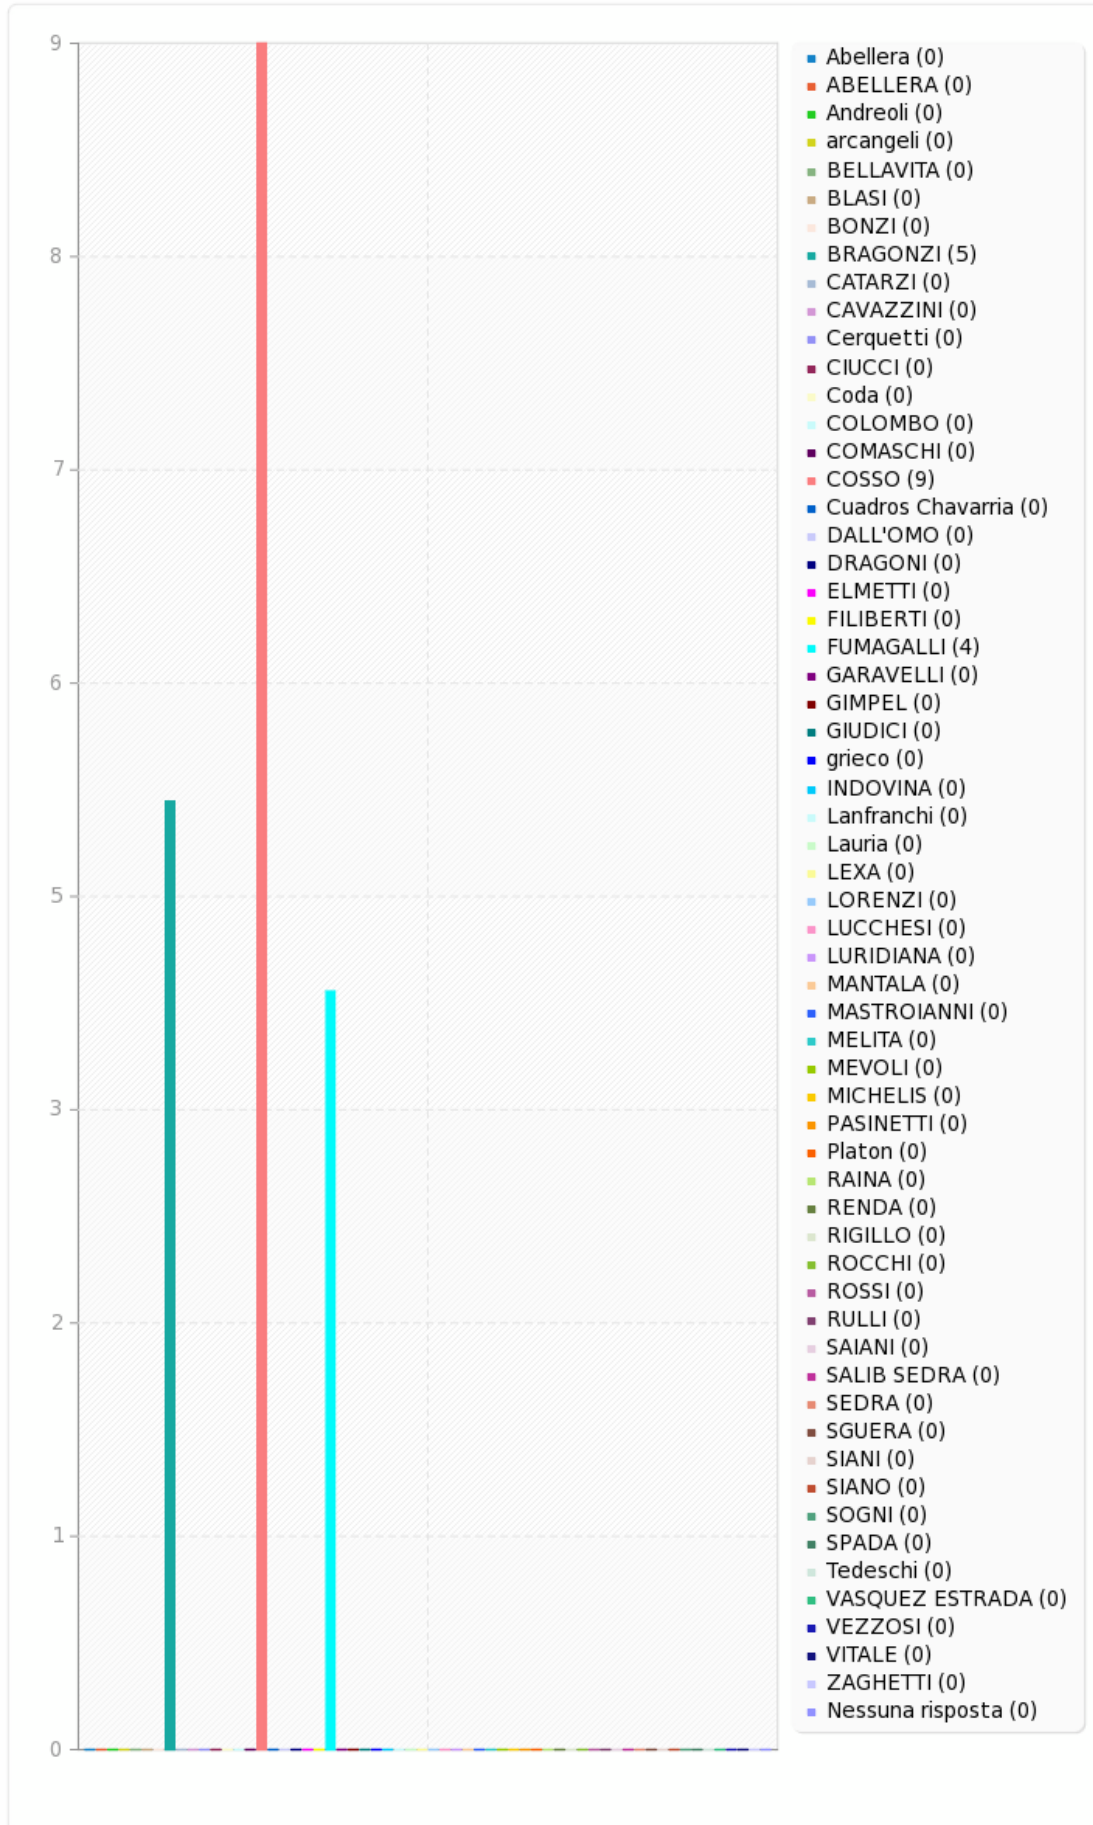

Campo riepilogo per g1

Esprimi il tuo voto.

Risposta	Conteggio	Percentuale
AIUTI (1)	0	0.00%
ARNOLFO (2)	0	0.00%
AZZARO (3)	0	0.00%
BANCHIO (4)	0	0.00%
BANFI (5)	0	0.00%
BENZONI (6)	0	0.00%
BERTOLANI (7)	0	0.00%
Bianchin (8)	0	0.00%
BLANCA (9)	0	0.00%
BORROMEINI (10)	0	0.00%
BRUGHERA (11)	0	0.00%
BUFANO (12)	0	0.00%
CAMBIELLI (13)	0	0.00%
castellini (14)	0	0.00%
CAZZOLA (15)	0	0.00%
CRISAFULLI (16)	0	0.00%
DE STEFANO (17)	0	0.00%
DODOI (18)	0	0.00%
FAID (19)	0	0.00%
FASOLIN (20)	0	0.00%
FERRARIS DI CELLE (21)	0	0.00%
HU (22)	0	0.00%
Leggieri (23)	0	0.00%
Leoncini (24)	0	0.00%
LIU (25)	0	0.00%
MAIANTI (26)	0	0.00%
MANISCALCO (27)	0	0.00%
MARINA (28)	0	0.00%
Martelli (29)	0	0.00%
Menetti (30)	0	0.00%
Miguel (31)	0	0.00%
MONDINA (32)	0	0.00%
MONTAGNER (33)	0	0.00%
NAPOLETANO (34)	0	0.00%
NASO (35)	0	0.00%
Nigro (36)	0	0.00%
ORBECCHI (37)	0	0.00%
PASQUARIELLO (38)	0	0.00%
PASSERINI (39)	7	41.18%
PERSICI (40)	0	0.00%
Poma (41)	0	0.00%
PROCOPIO (42)	0	0.00%
RIZZELLO (43)	0	0.00%
ROSELLI (44)	10	58.82%
ROSITA (45)	0	0.00%
ROSITA (46)	0	0.00%
russo (47)	0	0.00%
SAVONA (48)	0	0.00%
SCALISE (49)	0	0.00%
SIGNORETTA (50)	0	0.00%
SIGNORINI (51)	0	0.00%
SORIANO (52)	0	0.00%
TERRAGNI (53)	0	0.00%
TIGLI (54)	0	0.00%
TOLOMEO (55)	0	0.00%
ZAITOUN (56)	0	0.00%
ZINI (57)	0	0.00%